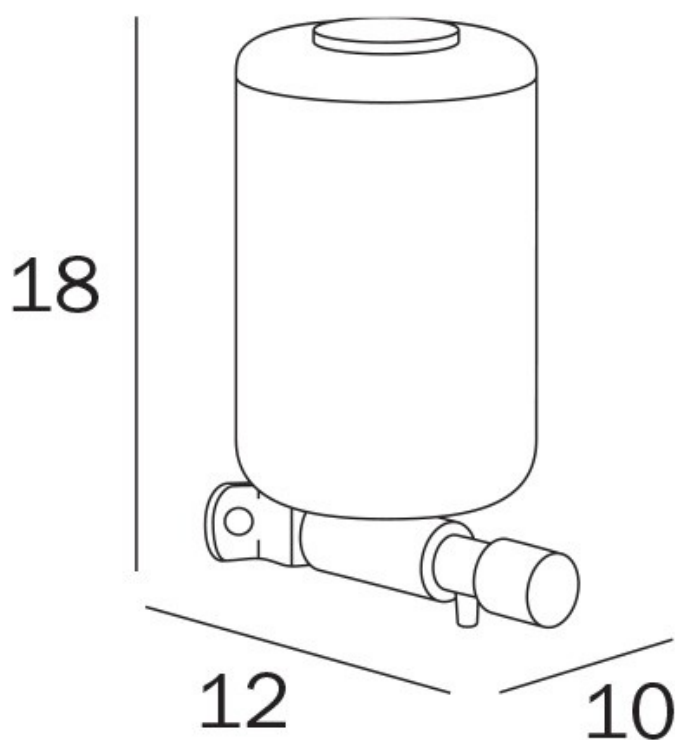

HOTELLERIE
WALL MOUNT SOAP DISPENSER
(Chrome - A05671)

Features:
1L Capacity

Proudly imported and distributed by
Gro Agencies Pty Ltd
Unit 2 / 37 Howe St, Osborne Park, WA, 6017
P 08 9446 3288 E info@groagencies.com.au W www.groagencies.com.au